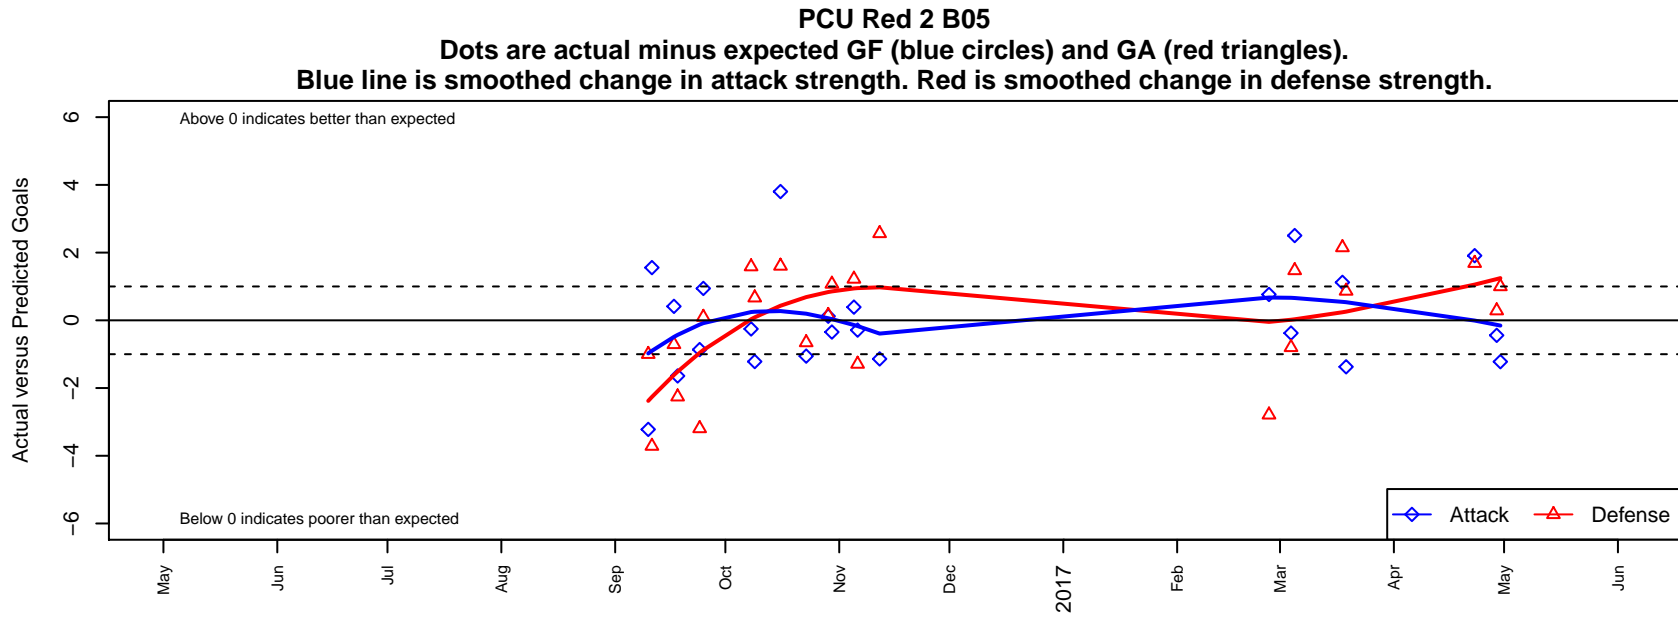

PCU Red 2 B05

Portland City United SC
 Portland, OR
 B05 total strength=622
 attack=0.87 defense=0.34
 fall league = PTT B05 Div 1 Blue
 spr league = Spr OYS B05 Div 1 Blue

alt names used:
 PCU 05B Red 2
 PCU 05B Red 2
 PCU 05B Red 2

Venues played:
 2016 PTT B05 Division 1 Blue
 2016 OYS Presidents Cup B05
 2016 Spr OYS B05 Division 1 Blue

**attack and defense variance (black dot)
relative to other teams
and top 10 in region**

**attack and defense rating
relative to others at age
and all opponents in last 13 months**