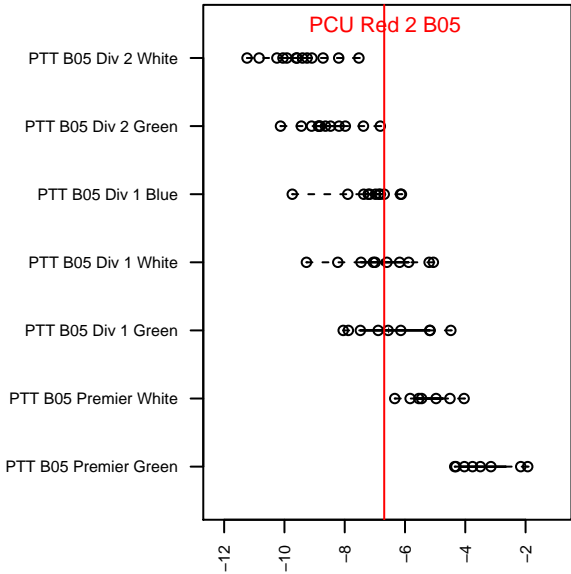

PCU Red 2 B05

Portland City United SC
 Portland, OR
 B05 total strength=622
 attack=0.87 defense=0.34
 fall league = PTT B05 Div 1 Blue
 spr league = Spr OYS B05 Div 1 Blue

alt names used:
 PCU 05B Red 2
 PCU 05B Red 2
 PCU 05B Red 2

Venues played:
 2016 PTT B05 Division 1 Blue
 2016 OYS Presidents Cup B05
 2016 Spr OYS B05 Division 1 Blue

**attack and defense variance (black dot)
relative to other teams
and top 10 in region**

**attack and defense rating
relative to others at age
and all opponents in last 13 months**